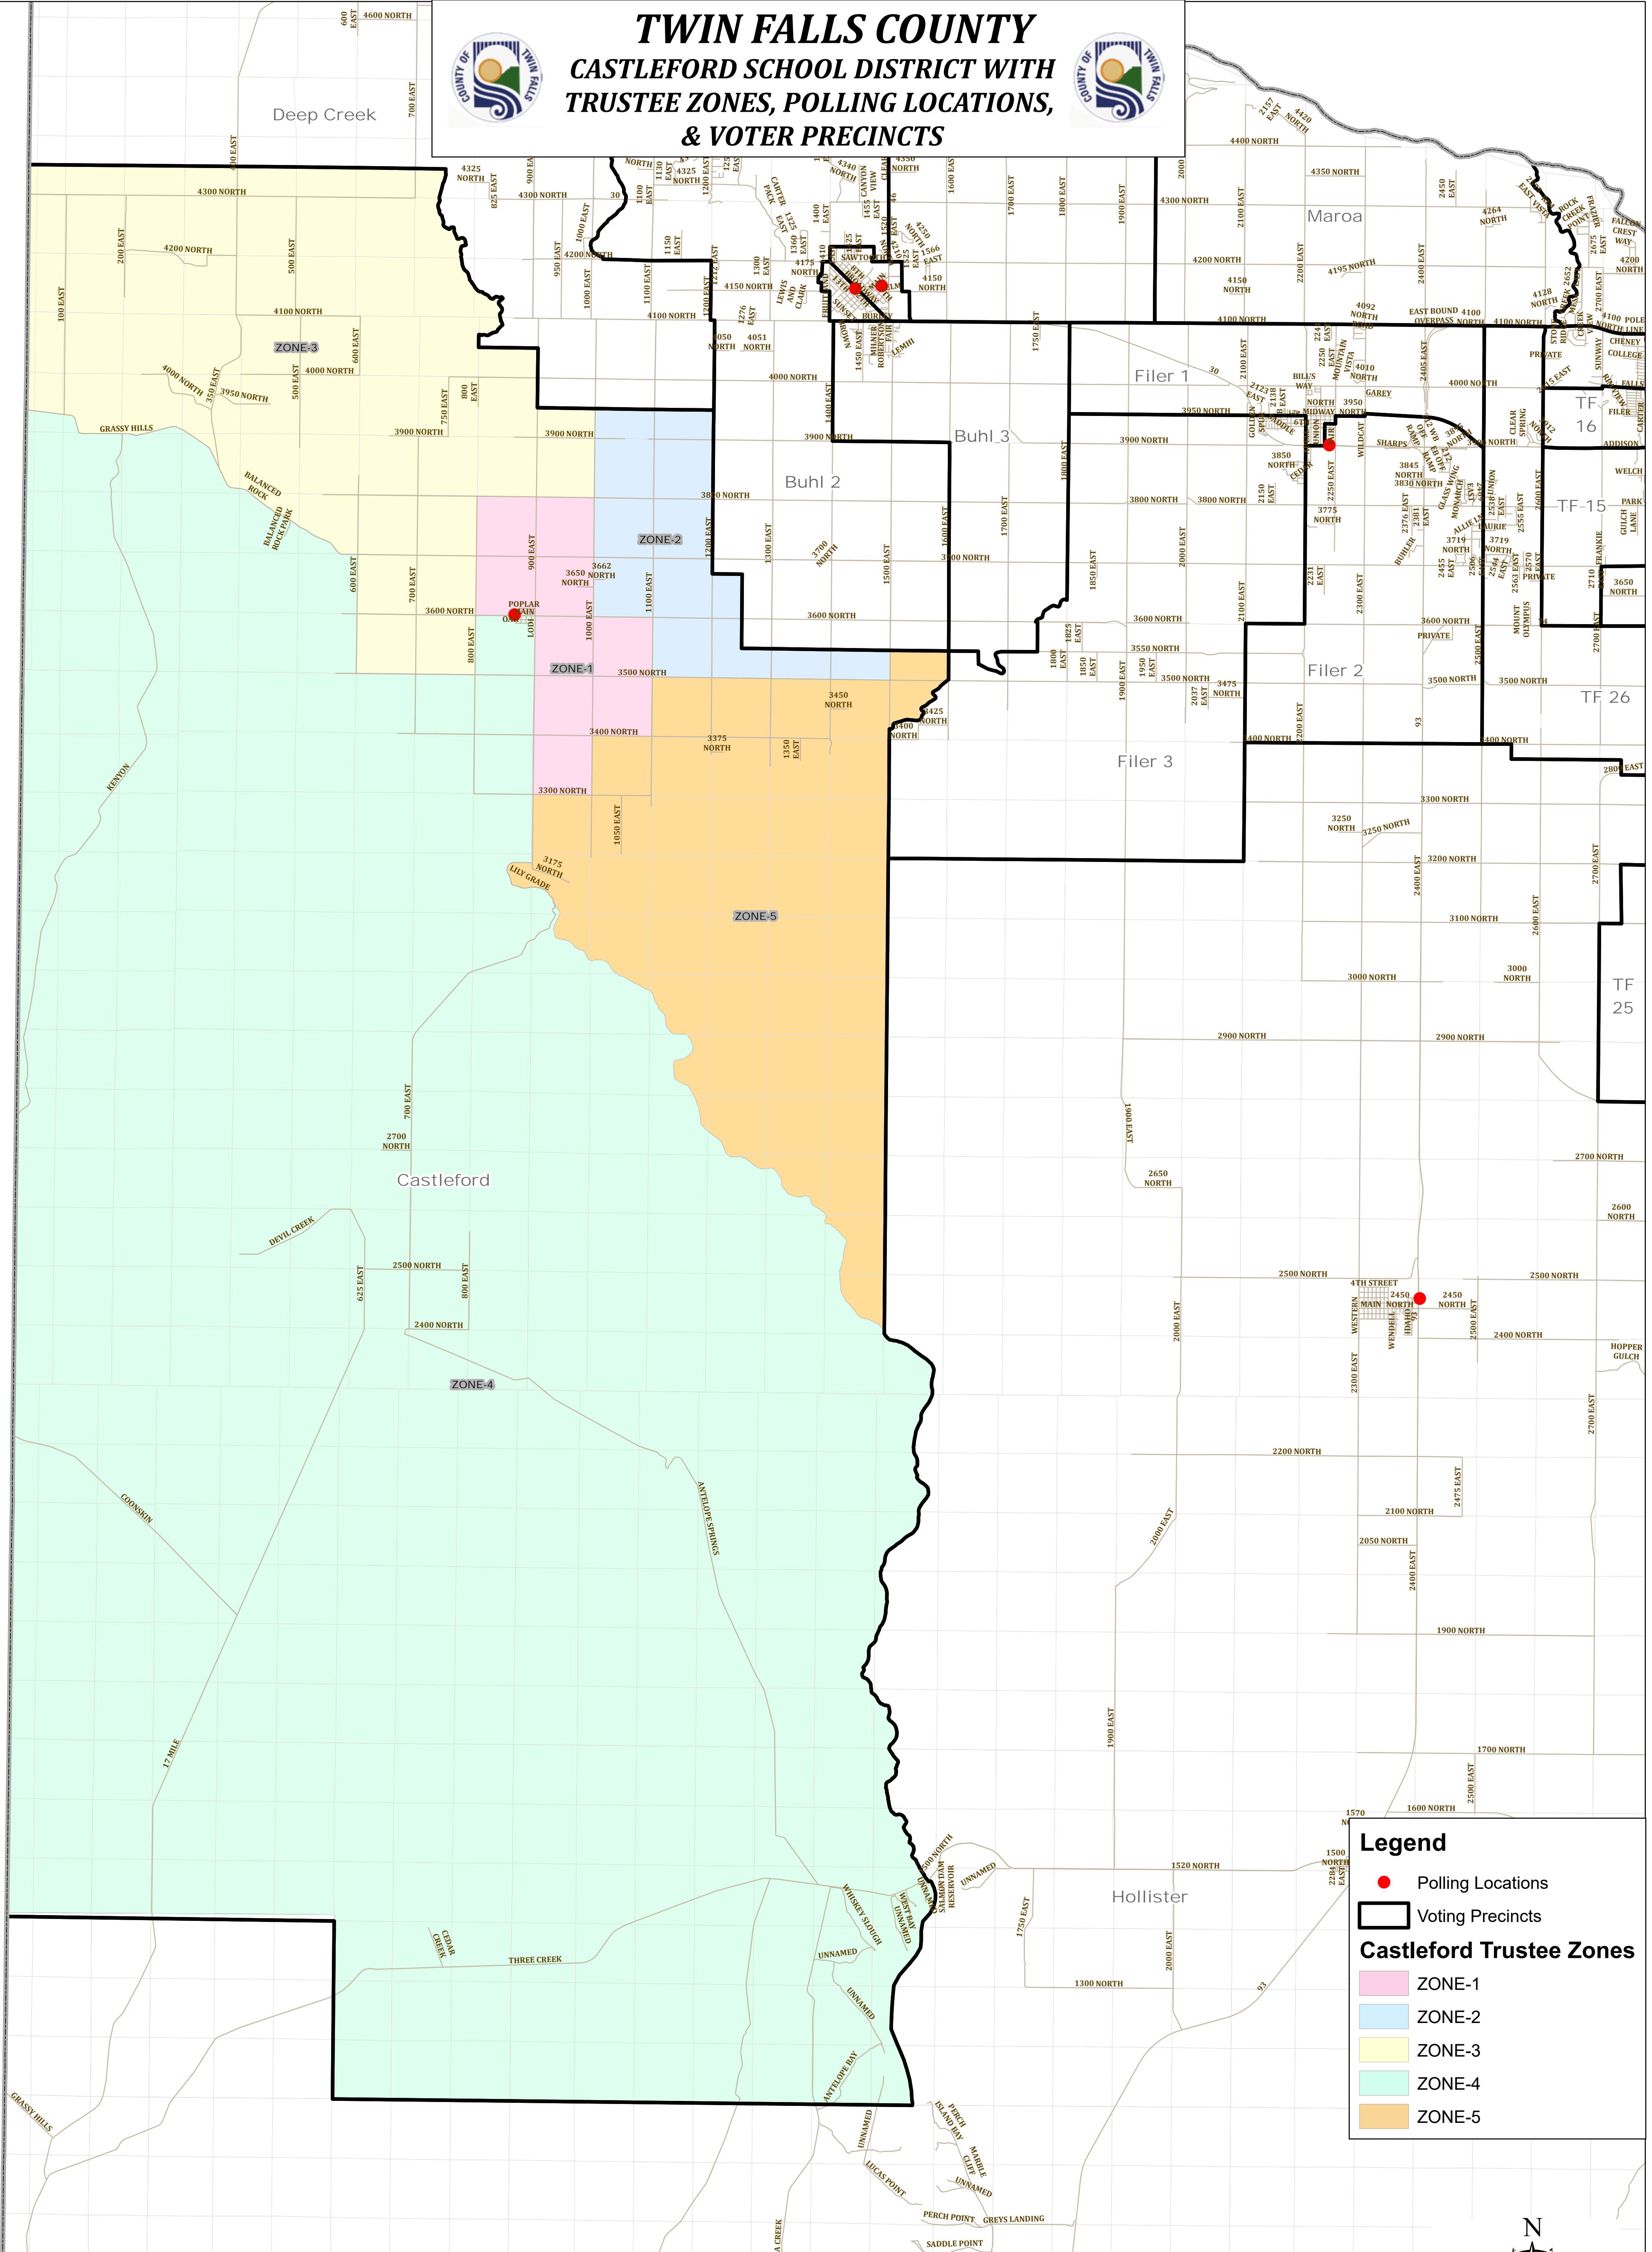

# TWIN FALLS COUNTY CASTLEFORD SCHOOL DISTRICT WITH TRUSTEE ZONES, POLLING LOCATIONS, & VOTER PRECINCTS

**Legend**

- Polling Locations
- Voting Precincts

**Castleford Trustee Zones**

- ZONE-1
- ZONE-2
- ZONE-3
- ZONE-4
- ZONE-5

**THIS MAP IS FOR  
ELECTION PURPOSES ONLY.  
TWIN FALLS COUNTY  
IS NOT RESPONSIBLE  
FOR ANY INACCURACIES  
HEREIN CONTAINED.**

**POLLING PLACE ADDRESSES**

EARLY VOTE/ABSENTEE - Twin Falls County West, 630 Addison Ave. W., Twin Falls  
 BUHL - 1&2 Church Jesus Christ of Latter-Day Saints, 501 Main St., Buhl  
 BUHL - 3-5 First Christian Church, 1005 Poplar St., Buhl  
 CASTLEFORD - Castleford Community Center, 475 Main St., Castleford  
 DEEP CREEK - Buhl Fire Department - Station #2, 19266A Highway 30, Buhl  
 FILER 1-3 - Filer First Baptist Church, 254 Highway 30, Filer  
 MAROA - Filer First Baptist Church, 254 Highway 30, Filer  
 HANSEN - Hansen School Community Gymnasium, 450 Walnut Ave W, Hansen  
 HOLLISTER - Church of Jesus Christ of Latter-Day Saints, 2718 E Hwy 93, Twin Falls  
 KIMBERLY 1&3 - Crossroads United Methodist Church, 131 Syringa Ave., Kimberly  
 KIMBERLY 2&4 - Church of Jesus Christ of Latter-Day Saints, 222 Birch St. S., Kimberly  
 MURTAUGH - Murtaugh City Hall, 106 4th Street, Murtaugh